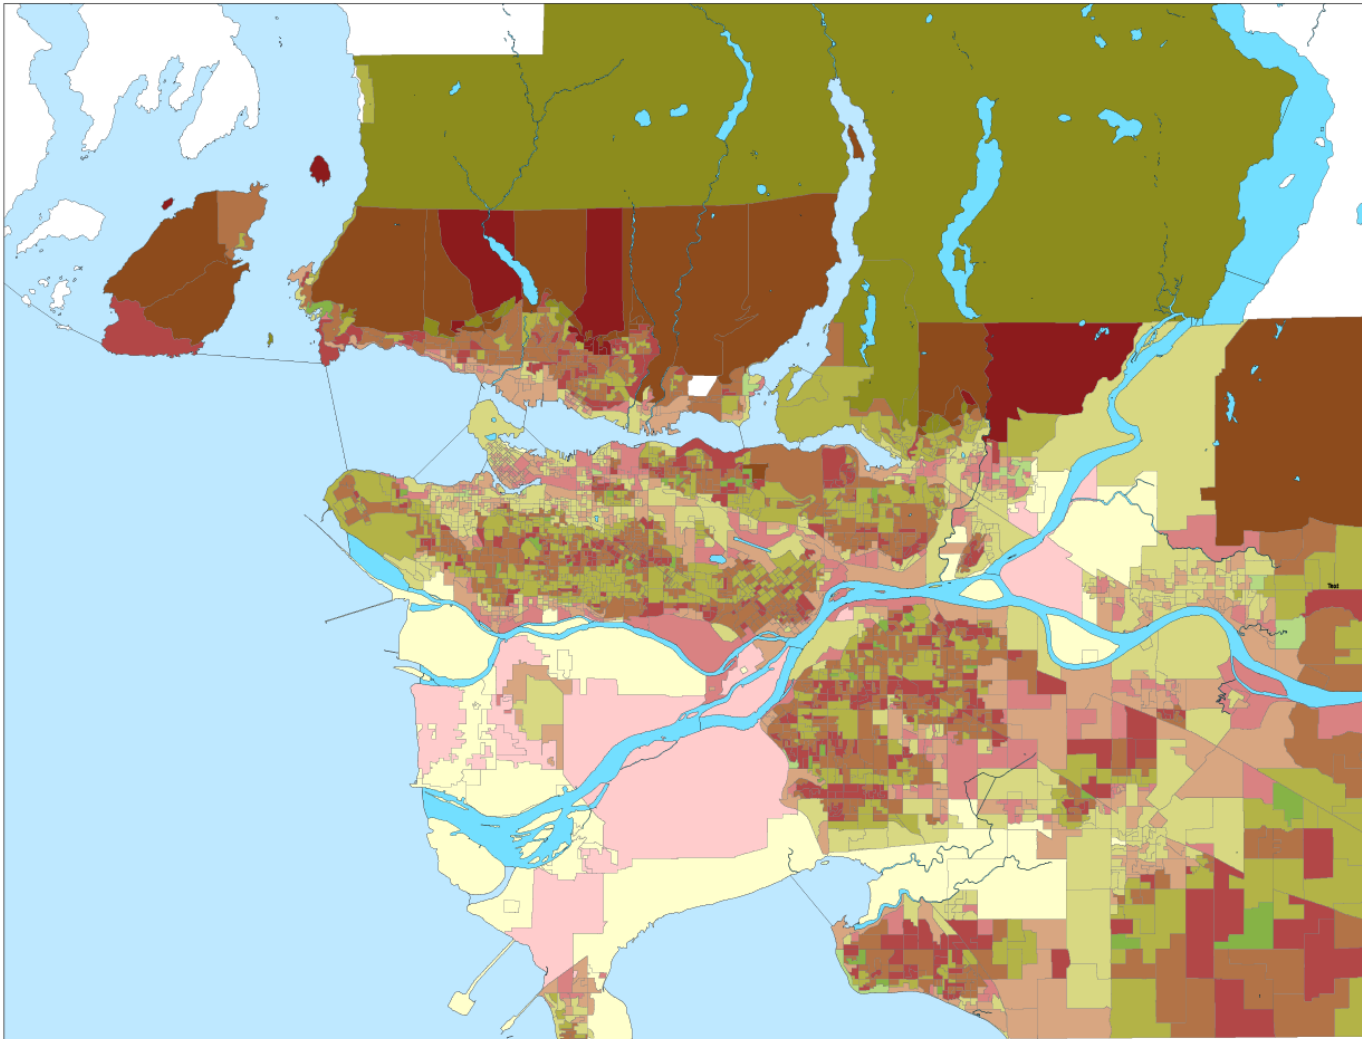

Bivariate Choropleth Map Comparing Median Income and Elevation

Symbology

-  Ocean
-  Rivers

0 3.5 7 14 Kilometers

Source: Open Data Canada, Census Canada
Affiliation: GEOB 370 UBC
Projection: NAD_1983_UTM_Zone_10N
Name: Alison Deere
Date: April 21, 2020