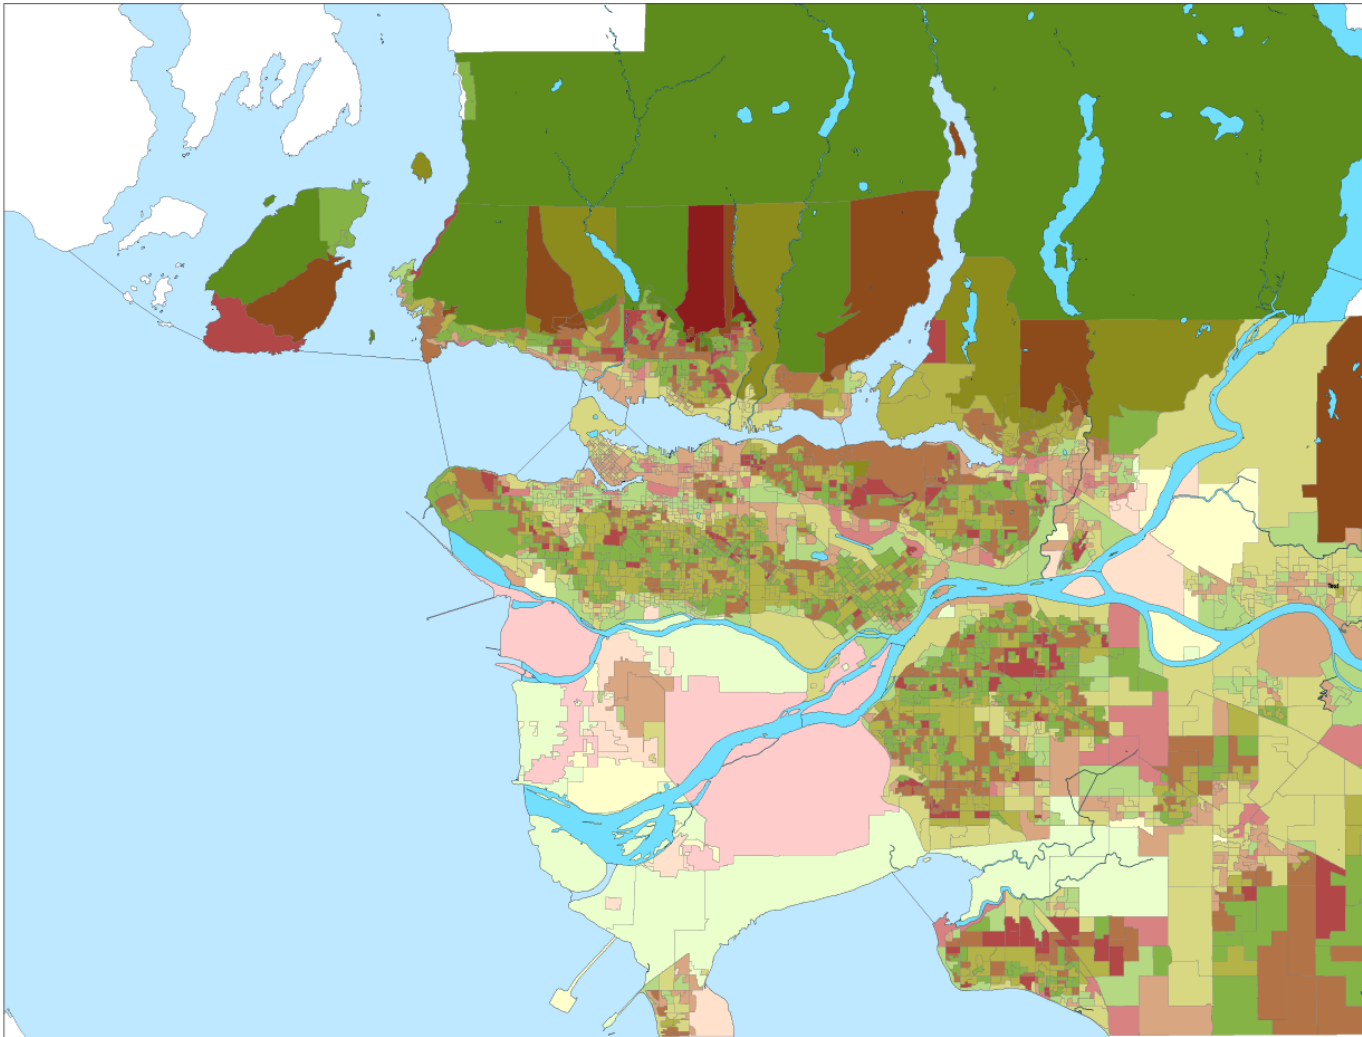

Bivariate Choropleth Map Comparing Median Monthly Rent and Elevation

Symbology

0 3.5 7 14 Kilometers

Source: Open Data Canada, Census Canada
Affiliation: GEOB 370 UBC
Projection: NAD_1983_UTM_Zone_10N
Name: Alison Deere
Date: April 21, 2020