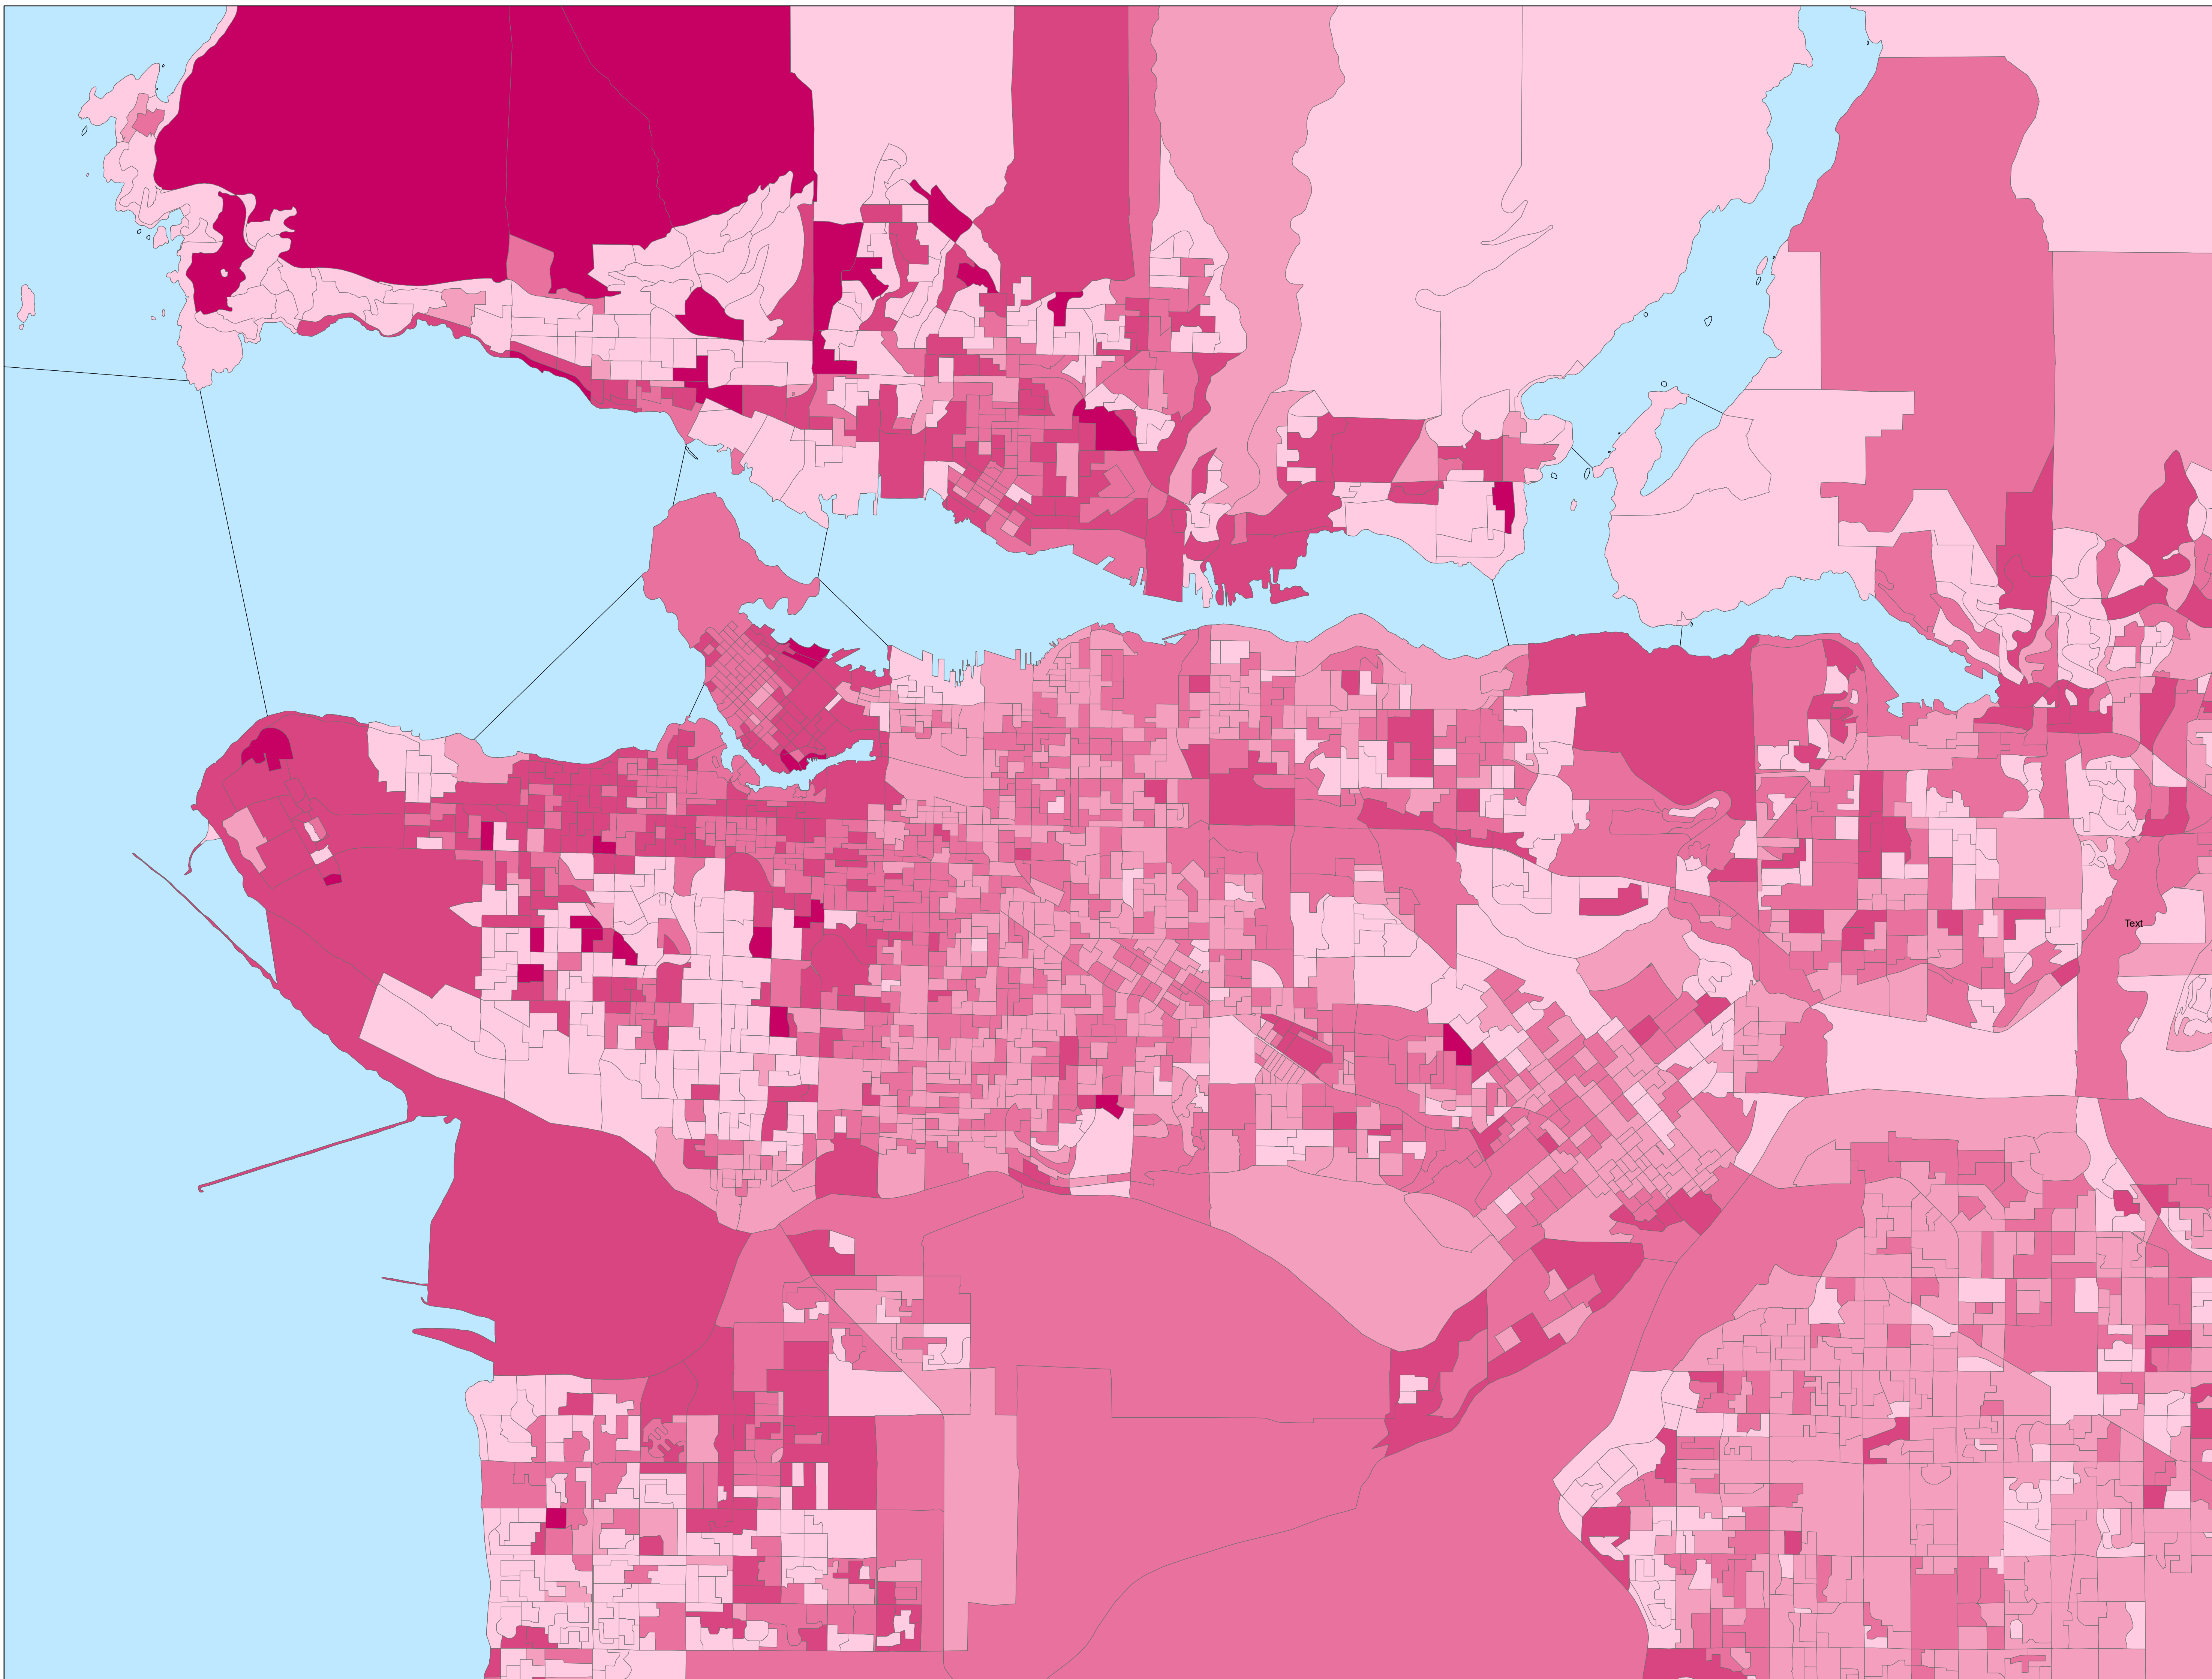

Median Monthly Rent in Dissemination Areas in Vancouver

Symbology

Source: City of Vancouver, Census Canada
Affiliation: GEOB 370 UBC
Projection: NAD_1983_UTM_Zone_10N
Name: Alison Deere
Date: April 17, 2020