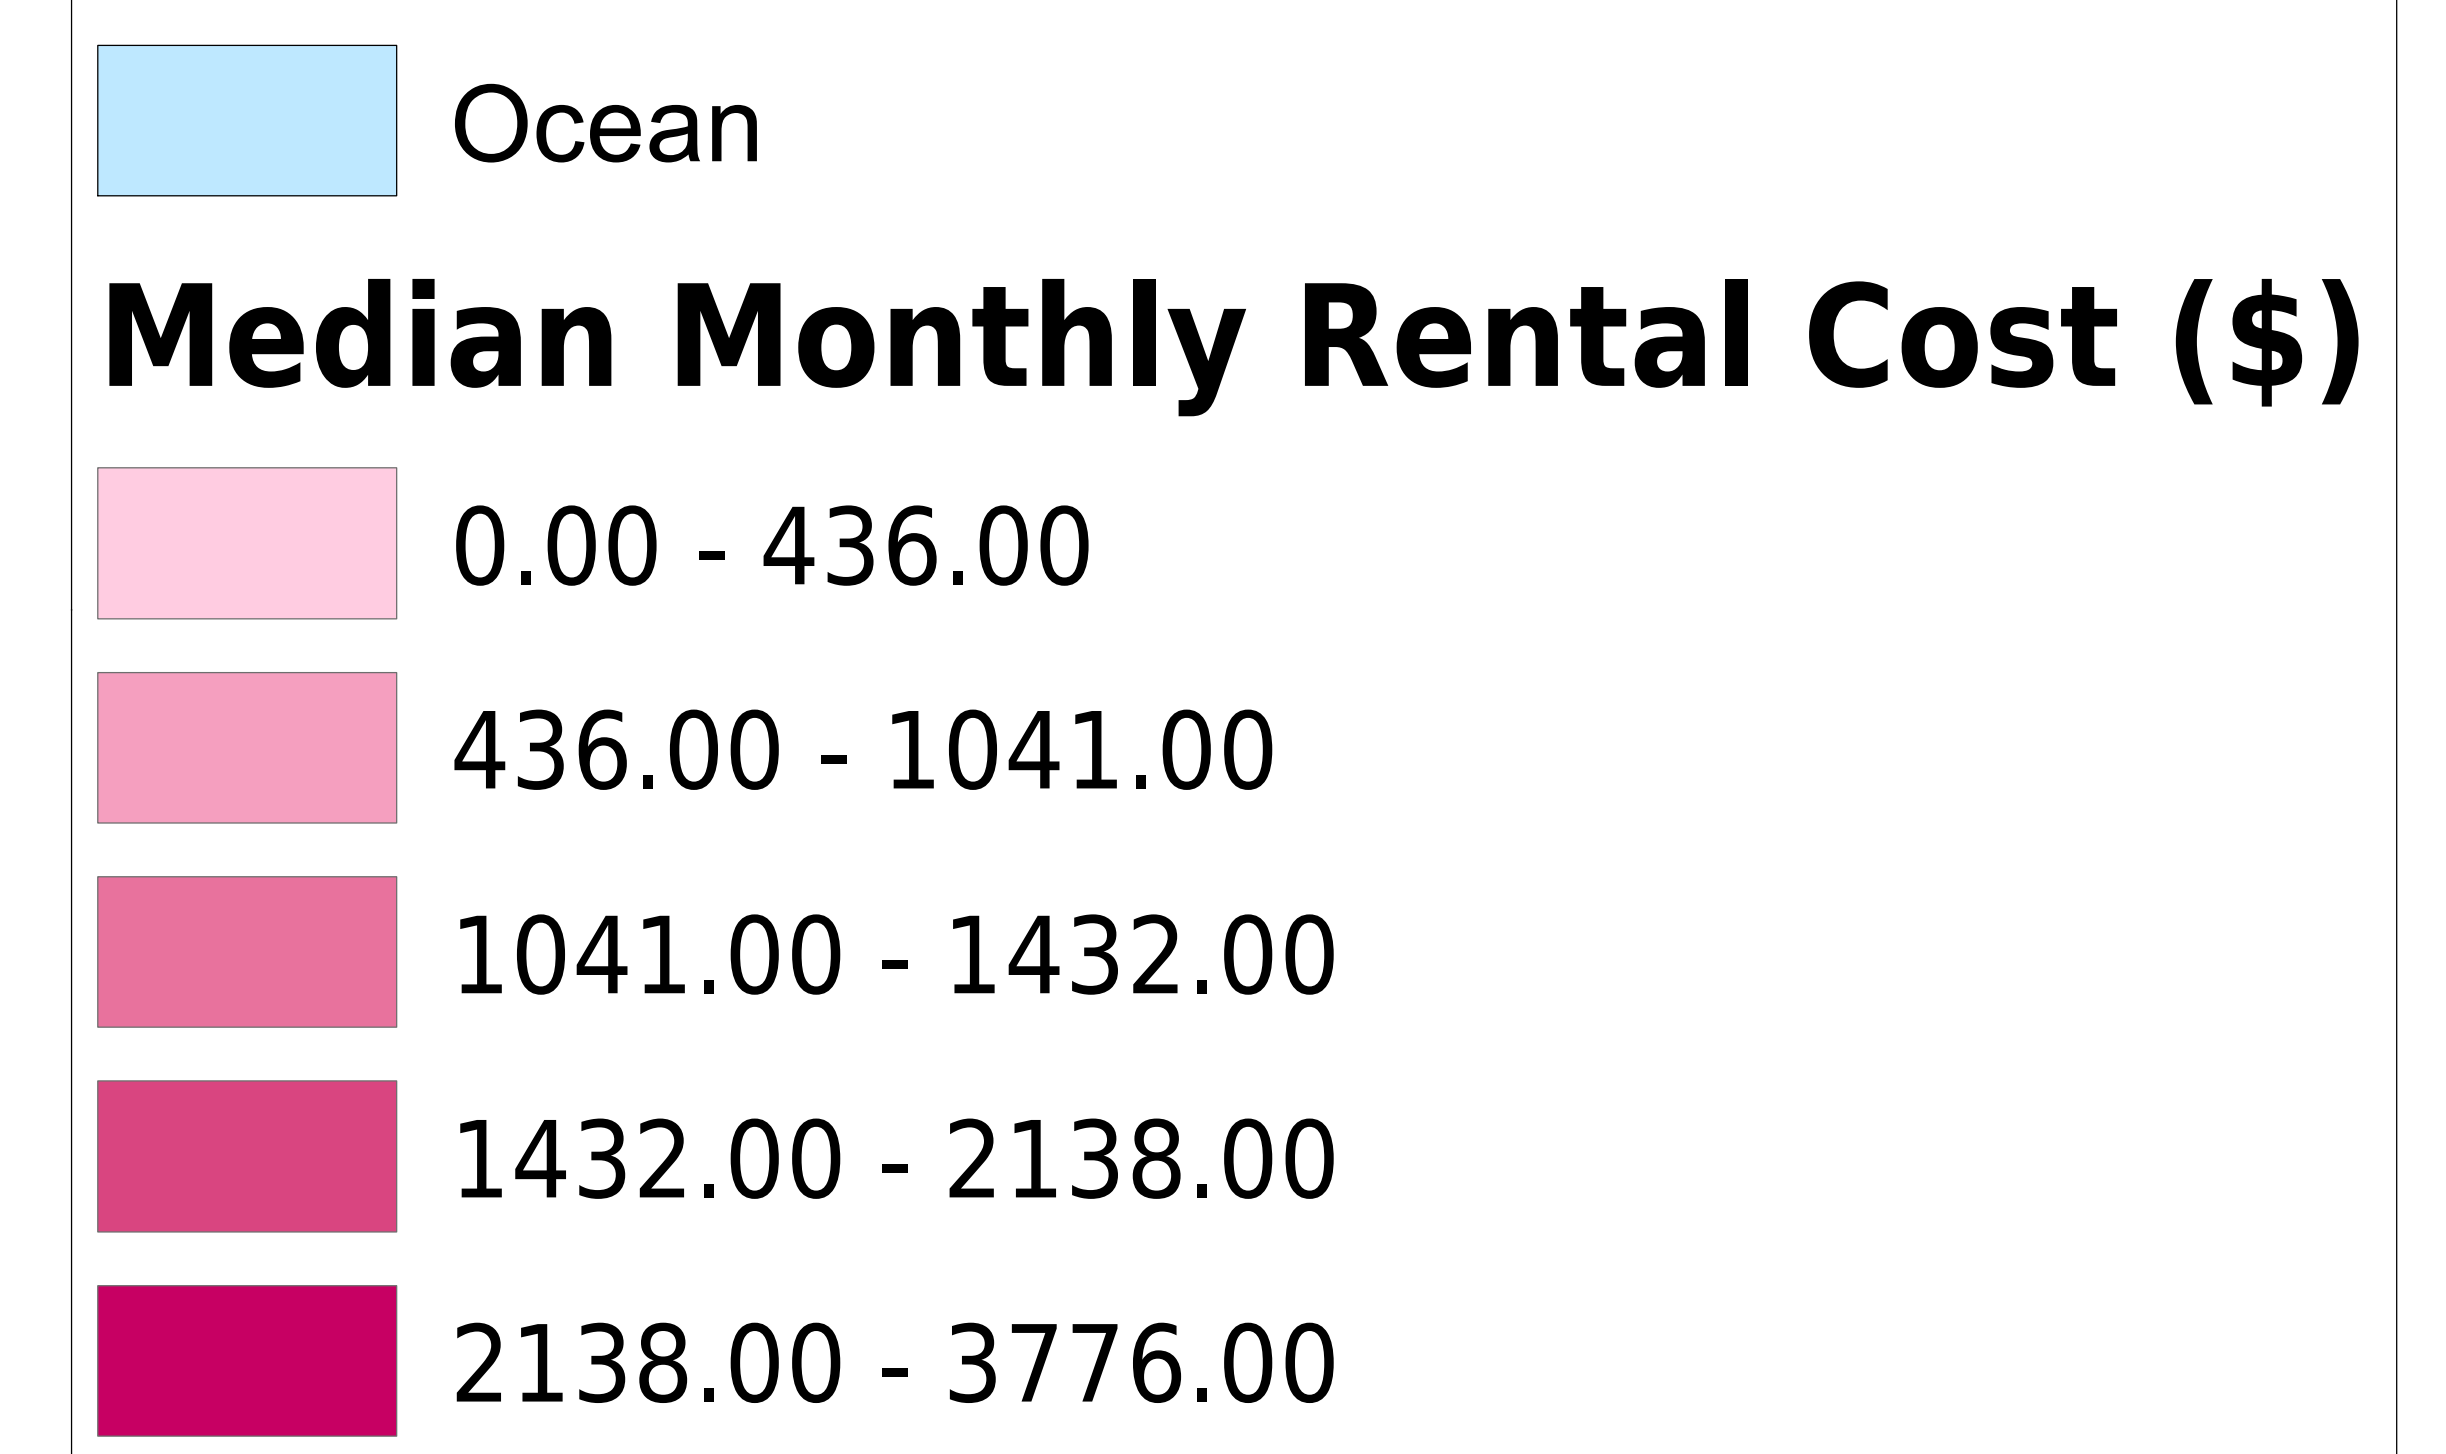

Median Monthly Rent in Dissemination Areas in Vancouver

Symbology

Source: City of Vancouver, Census Canada
Affiliation: GEOB 370 UBC
Projection: NAD_1983_UTM_Zone_10N
Name: Alison Deere
Date: April 17, 2020